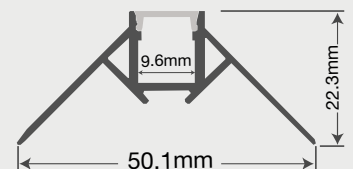

LEDAP8

SPECIFICATION SHEET

DESCRIPTION

- Aluminium Int-Corner Plaster-In LED Profile for LED Strips
- Available in Silver
- Available in 1 or 2 metre lengths
- Comes with 2 caps and 2 mounting clips in 1M, 3 caps and 3 Mounting clips in 2M

CLASSIFICATION

CE  RoHS

DIMENSIONS/DRAWING

FINISH

SILVER

Emco House, Units 6-10, Marshgate Drive
Hertford, Hertfordshire, SG13 7JY, UK

Subject to change without prior notice. E & OE.

sales5@emcogroup.co.uk Tel: 01992 582033
www.emcogroup.co.uk Fax: 01992 582044