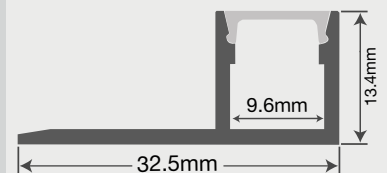

## DESCRIPTION

- Aluminium Central/End tile in LED Profile for LED Strips
- Available in Silver
- Available in 2.5 metre lengths
- Comes with 2 end caps

## DIMENSIONS/DRAWING