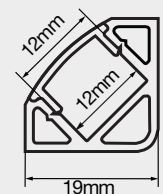

## SPECIFICATION SHEET

### DESCRIPTION

- Aluminium LED Corner Profile for LED Strips
- Available in Matt White or Silver
- Available in 1 or 2 metre lengths
- Comes with 2 caps and 2 mounting clips in 1M

### DIMENSIONS/DRAWING